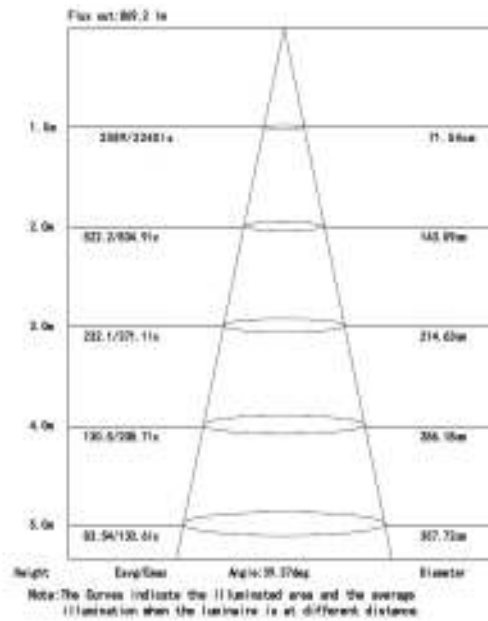

### Light Characteristics

Efficacy	94 lm/w
Beam Angle	30 D
CCT	3000K,4000K,6400K
Flux	2700-3700 lm
	80
Color Rending Index	

### Temperature

Operating Temp.	-30(min), 65(max)C
Storage	-40(min), 65(max)C

[www.u-tron.com](http://www.u-tron.com)

Technical Drawing

Technical Data

©2012 U-Tron  
 All rights reserved  
 Specifications are subject to change without notice  
 27-Sep-12