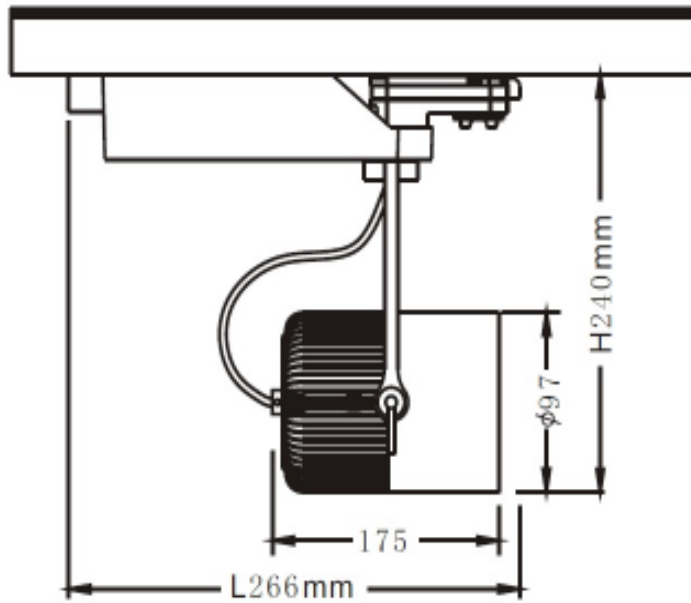

Technical Drawing